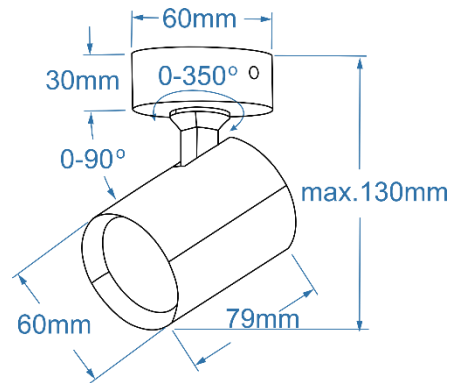

EXO 1 R BK

AZ7210, EAN 5901238472100

Product Specifications:

N/A

Line:	TECHNICAL
Type:	EXPOSED DOWNLIGHT
Adjustment:	YES
Color:	MATT BLACK
Material:	ALUMINIUM
Light source:	1
Type of source:	GU10
Lumens:	DEPEND ON THE LIGHT SOURCE
Kelvins:	DEPEND ON THE LIGHT SOURCE
Beam angle:	DEPEND ON THE LIGHT SOURCE
Dimmable:	DEPEND ON THE LIGHT SOURCE
CCT	DEPEND ON THE LIGHT SOURCE
RGB:	DEPEND ON THE LIGHT SOURCE
CRI:	DEPEND ON THE LIGHT SOURCE
Voltage:	230 V.
Power:	1 x 50 W.
Electric shock class:	I
Protection class	IP20
Switch location	N/A
Tilt	90°
Rotation	350°

Dimensions:

Product:	height / width / length [cm.]	13 / 10 / 8,5
Ceiling base:	height / diameter [cm.]	3 / 6
Shade:	height / diameter [cm.]	8 / 6

Included

-

Azzardo Sp. z o.o.
ul. Strzeszyńska 33 60-479 Poznań,
NIP: 929-185-75-07