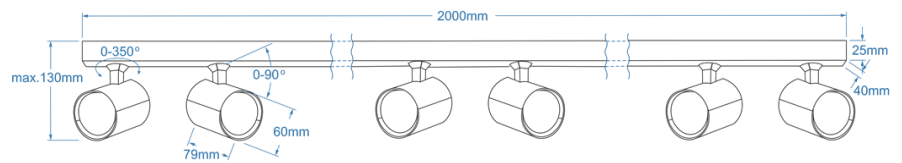

EXO 6 LINE 200 WH

AZ6657, EAN 5901238466574

Product Specifications:

N/A

Line:	TECHNICAL
Type:	EXPOSED DOWNLIGHT
Adjustment:	YES
Color:	MATT WHITE
Material:	ALUMINIUM
Light source:	6
Type of source:	GU10
Lumens:	DEPEND ON THE LIGHT SOURCE
Kelvins:	DEPEND ON THE LIGHT SOURCE
Beam angle:	DEPEND ON THE LIGHT SOURCE
Dimmable:	DEPEND ON THE LIGHT SOURCE
CCT	DEPEND ON THE LIGHT SOURCE
RGB:	DEPEND ON THE LIGHT SOURCE
CRI:	DEPEND ON THE LIGHT SOURCE
Voltage:	230 V.
Power:	6 x 50 W.
Electric shock class:	I
Protection class	IP20
Switch location	N/A
Tilt	90°
Rotation	350°

Dimensions:

Product:	height / width / length [cm.]	13 / 6 / 200
Ceiling base:	height / diameter / width / length [cm.]	2,5 / 4 / 200
Shades:	height / diameter [cm.]	8 / 6

Included

-

Azzardo Sp. z o.o.
ul. Strzeszyńska 33 60-479 Poznań,
NIP: 929-185-75-07