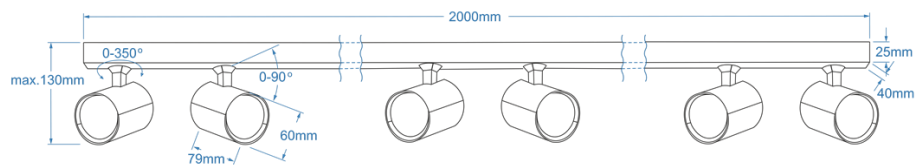

EXO 6 LINE 200 BK

AZ6656, EAN 5901238466567

Product Specifications:

N/A

Line:	TECHNICAL
Type:	EXPOSED DOWNLIGHT
Adjustment:	YES
Color:	MATT BLACK
Material:	ALUMINIUM
Light source:	6
Type of source:	GU10
Lumens:	DEPEND ON THE LIGHT SOURCE
Kelvins:	DEPEND ON THE LIGHT SOURCE
Beam angle:	DEPEND ON THE LIGHT SOURCE
Dimmable:	DEPEND ON THE LIGHT SOURCE
CCT	DEPEND ON THE LIGHT SOURCE
RGB:	DEPEND ON THE LIGHT SOURCE
CRI:	DEPEND ON THE LIGHT SOURCE
Voltage:	230 V.
Power:	6 x 50 W.
Electric shock class:	I
Protection class	IP20
Switch location	N/A
Tilt	90°
Rotation	350°

Dimensions:

Product:	height / width / length [cm.]	13 / 6 / 200
Ceiling base:	height / diameter / width / length [cm.]	2,5 / 4 / 200
Shades:	height / diameter [cm.]	8 / 6

Included

-

Azzardo Sp. z o.o.
ul. Strzeszyńska 33 60-479 Poznań,
NIP: 929-185-75-07