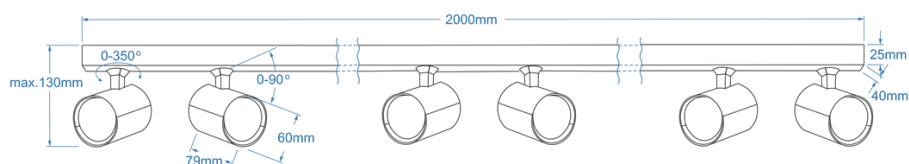

## Product Specifications:

N/A

Line:	TECHNICAL
Type:	EXPOSED DOWNLIGHT
Adjustment:	YES
Color:	MATT BEIGE
Material:	ALUMINIUM
Light source:	6
Type of source:	GU10
Lumens:	DEPEND ON THE LIGHT SOURCE
Kelvins:	DEPEND ON THE LIGHT SOURCE
Beam angle:	DEPEND ON THE LIGHT SOURCE
Dimmable:	DEPEND ON THE LIGHT SOURCE
CCT	DEPEND ON THE LIGHT SOURCE
RGB:	DEPEND ON THE LIGHT SOURCE
CRI:	DEPEND ON THE LIGHT SOURCE
Voltage:	230 V.
Power:	6 x 50 W.
Electric shock class:	I
Protection class	IP20
Switch location	N/A
Tilt	90°
Rotation	350°

## Dimensions:

Product:	height / width / length [cm.]	13 / 6 / 200
Ceiling base:	height / diameter / width / length [cm.]	2,5 / 4 / 200
Shades:	height / diameter [cm.]	8 / 6

Included

-

Azzardo Sp. z o.o.  
ul. Strzeszyńska 33 60-479 Poznań,  
NIP: 929-185-75-07