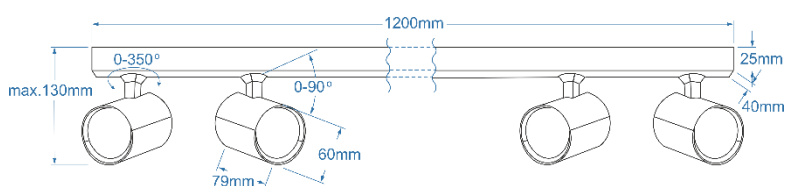

EXO 4 LINE 120 WH

AZ6654, EAN 5901238466543

Product Specifications:

N/A

Line:	TECHNICAL
Type:	EXPOSED DOWNLIGHT
Adjustment:	YES
Color:	MATT WHITE
Material:	ALUMINIUM
Light source:	4
Type of source:	GU10
Lumens:	DEPEND ON THE LIGHT SOURCE
Kelvins:	DEPEND ON THE LIGHT SOURCE
Beam angle:	DEPEND ON THE LIGHT SOURCE
Dimmable:	DEPEND ON THE LIGHT SOURCE
CCT	DEPEND ON THE LIGHT SOURCE
RGB:	DEPEND ON THE LIGHT SOURCE
CRI:	DEPEND ON THE LIGHT SOURCE
Voltage:	230 V.
Power:	4 x 50 W.
Electric shock class:	I
Protection class	IP20
Switch location	N/A
Tilt	90°
Rotation	350°

Dimensions:

Product:	height / width / length [cm.]	13 / 11,5 / 123
Ceiling base:	height / diameter / width / length [cm.]	2,5 / 4 / 120
Shades:	height / diameter [cm.]	8 / 6

Included

-

Azzardo Sp. z o.o.
ul. Strzeszyńska 33 60-479 Poznań,
NIP: 929-185-75-07