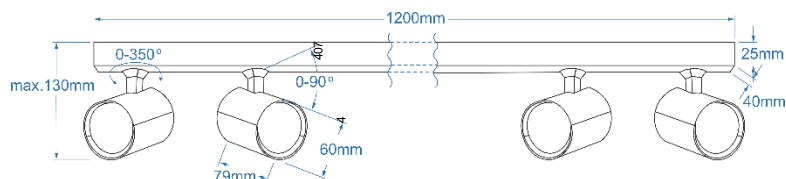

EXO 4 LINE 120 BK

AZ6653, EAN 5901238466536

Product Specifications:

N/A

Line:	TECHNICAL
Type:	EXPOSED DOWNLIGHT
Adjustment:	YES
Color:	MATT BLACK
Material:	ALUMINIUM
Light source:	4
Type of source:	GU10
Lumens:	DEPEND ON THE LIGHT SOURCE
Kelvins:	DEPEND ON THE LIGHT SOURCE
Beam angle:	DEPEND ON THE LIGHT SOURCE
Dimmable:	DEPEND ON THE LIGHT SOURCE
CCT	DEPEND ON THE LIGHT SOURCE
RGB:	DEPEND ON THE LIGHT SOURCE
CRI:	DEPEND ON THE LIGHT SOURCE
Voltage:	230 V.
Power:	4 x 50 W.
Electric shock class:	I
Protection class	IP20
Switch location	N/A
Tilt	90°
Rotation	350°

Dimensions:

Product:	height / width / length [cm.]	13 / 11,5 / 123
Ceiling base:	height / diameter / width / length [cm.]	2,5 / 4 / 120
Shades:	height / diameter [cm.]	8 / 6

Included

-

Azzardo Sp. z o.o.
ul. Strzeszyńska 33 60-479 Poznań,
NIP: 929-185-75-07