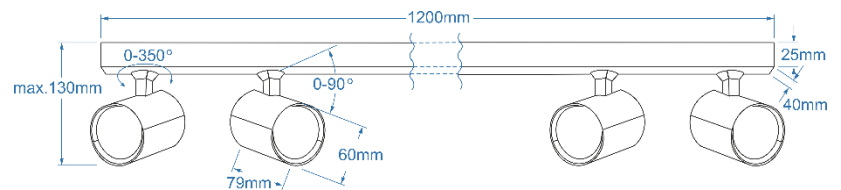

EXO 4 LINE 120 BEIGE

AZ6655, EAN 5901238466550

Product Specifications:

N/A

Line:	TECHNICAL
Type:	EXPOSED DOWNLIGHT
Adjustment:	YES
Color:	MATT BEIGE
Material:	ALUMINIUM
Light source:	4
Type of source:	GU10
Lumens:	DEPEND ON THE LIGHT SOURCE
Kelvins:	DEPEND ON THE LIGHT SOURCE
Beam angle:	DEPEND ON THE LIGHT SOURCE
Dimmable:	DEPEND ON THE LIGHT SOURCE
CCT	DEPEND ON THE LIGHT SOURCE
RGB:	DEPEND ON THE LIGHT SOURCE
CRI:	DEPEND ON THE LIGHT SOURCE
Voltage:	230 V.
Power:	4 x 50 W.
Electric shock class:	I
Protection class	IP20
Switch location	N/A
Tilt	90°
Rotation	350°

Dimensions:

Product:	height / width / length [cm.]	13 / 11,5 / 123
Ceiling base:	height / diameter / width / length [cm.]	2,5 / 4 / 120
Shades:	height / diameter [cm.]	8 / 6

Included

-

Azzardo Sp. z o.o.
ul. Strzeszyńska 33 60-479 Poznań,
NIP: 929-185-75-07