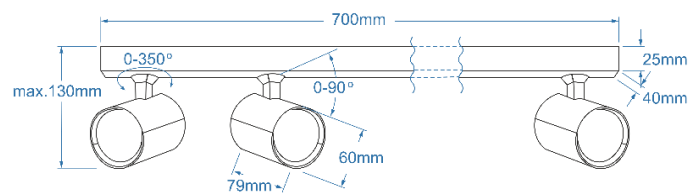

EXO 3 LINE 70 BK

AZ6650, EAN 5901238466505

Product Specifications:

N/A

Line:	TECHNICAL
Type:	EXPOSED DOWNLIGHT
Adjustment:	YES
Color:	MATT BLACK
Material:	ALUMINIUM
Light source:	3
Type of source:	GU10
Lumens:	DEPEND ON THE LIGHT SOURCE
Kelvins:	DEPEND ON THE LIGHT SOURCE
Beam angle:	DEPEND ON THE LIGHT SOURCE
Dimmable:	DEPEND ON THE LIGHT SOURCE
CCT	DEPEND ON THE LIGHT SOURCE
RGB:	DEPEND ON THE LIGHT SOURCE
CRI:	DEPEND ON THE LIGHT SOURCE
Voltage:	230 V.
Power:	3 x 50 W.
Electric shock class:	I
Protection class	IP20
Switch location	N/A
Tilt	90°
Rotation	350°

Dimensions:

Product:	height / width / length [cm.]	13 / 6 / 70
Ceiling base:	height / diameter / width / length [cm.]	2,5 / 4 / 70
Shades:	height / diameter [cm.]	8 / 6

Included

-

Azzardo Sp. z o.o.
ul. Strzeszyńska 33 60-479 Poznań,
NIP: 929-185-75-07